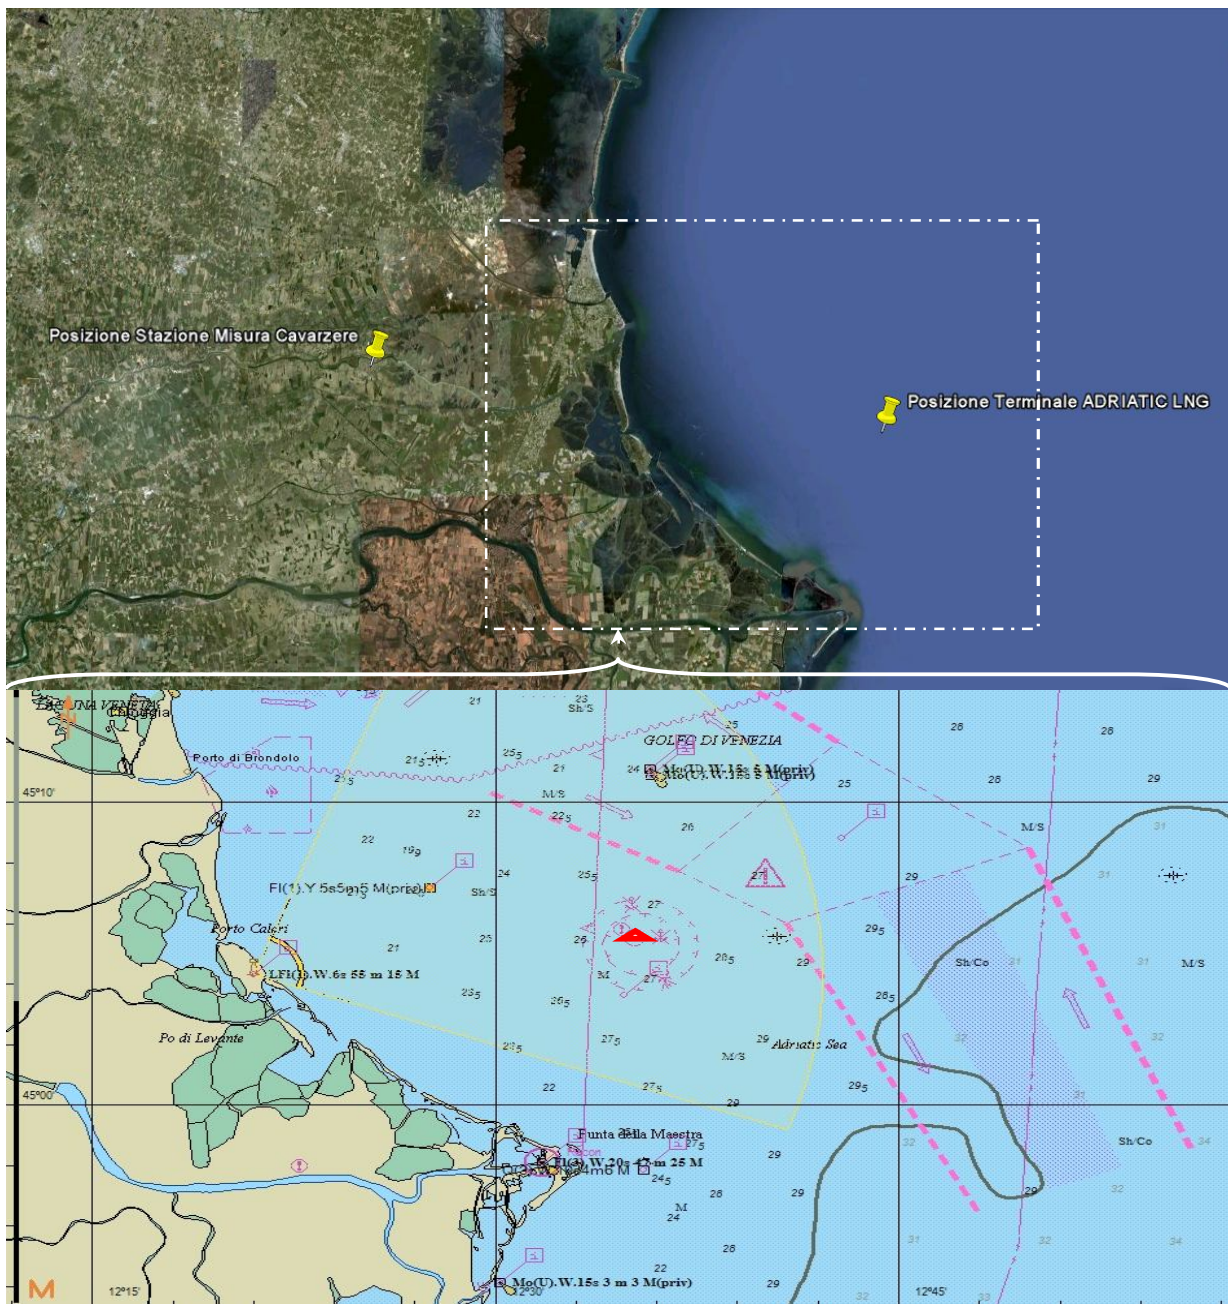

Annex (I)

Location of the Terminal

▲ ADRIATIC LNG Terminal - Coordinates:

45° 05' 26.30" N

12° 35' 04.99" E